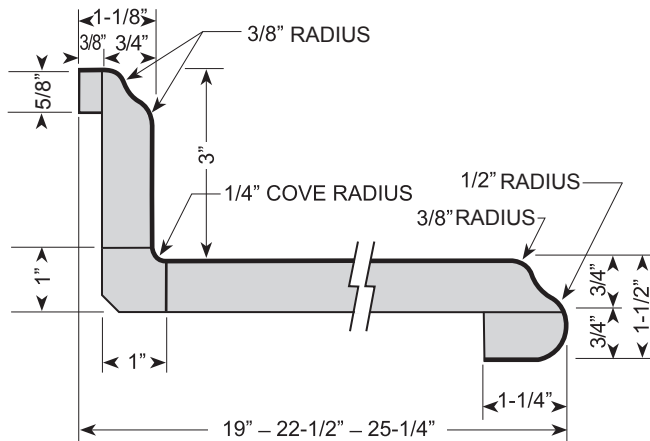

- Sculptured front nose, 1-1/2" thick
- 1/4" cove radius for easy cleaning
- 3/8" scribe for fitting out-of-square walls
- Kitchen and Vanity tops feature 3" backsplash
- All bars feature sculptured profile wrap both sides
- Flat deck tops feature sculptured wrap front side, unfinished back side