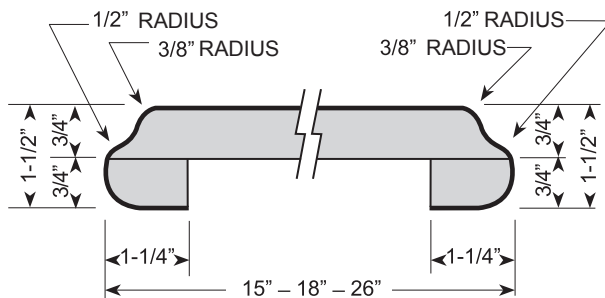

BAR TOP
SAB-15
SAB-18
SAB-26