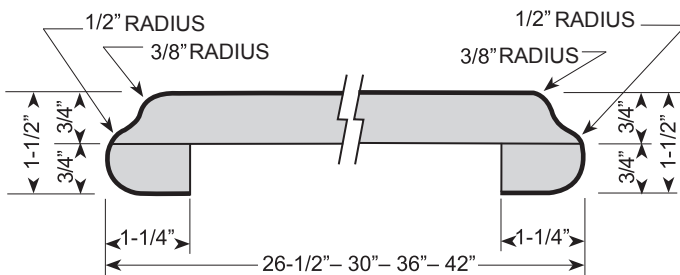

WIDE BAR TOP
SAB-26 1/2
SAB-30
SAB-36
SAB-42