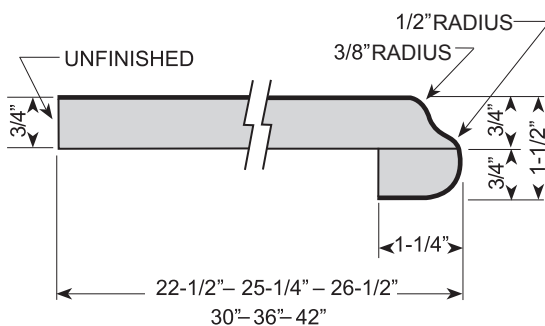

FLAT DECK TOP
SAF-22 1/2
SAF-25 1/4
SAF-26 1/2
SAF-30
SAF-36
SAF-42