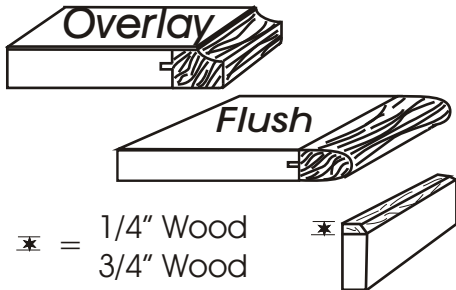

Kitchen & Vanity

Depth up to:

1/4" Wood

3/4" Wood

25" Overlay	$ 63.50 LF	$ 67.00 LF
25" Flushmount	$ 66.00 LF	$ 73.00 LF

Pricing Includes deck, wood applied and finished wood ends.

4" Loose Backsplash	$ 25.50 LF	$ 31.00 LF
4" Applied Backsplash	$ 27.50 LF	$ 33.00 LF

Peninsula Tops:

Price Increments:
1', 2', 3', 4', 5', 6', 8', 10', 12'

Depth up to:

1/4" Wood

3/4" Wood

25" Wood Both Sides	$ 75.00 LF	$ 82.00 LF
30" Wood Both Sides	$ 81.00 LF	$ 88.00 LF
36" Wood Both Sides	$ 89.00 LF	$ 96.00 LF
48" Wood Both Sides	$ 99.00 LF	$106.00 LF
60" Wood Both Sides	$107.00 LF	$114.00 LF

Depth up to:

1/4" Wood

3/4" Wood

Price Increments:
1', 2', 3', 4', 5', 6', 8', 10', 12'

25" Wood Both Sides	$ 80.00 LF	$ 94.00 LF
30" Wood Both Sides	$ 86.00 LF	$100.00 LF
36" Wood Both Sides	$ 94.00 LF	$108.00 LF
48" Wood Both Sides	$104.00 LF	$118.00 LF
60" Wood Both Sides	$112.00 LF	$126.00 LF