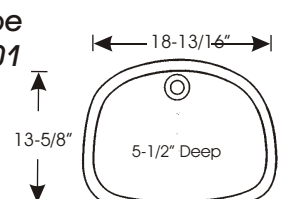

Double Bowl Vanity

Length

Up to:	Bright White	Sanded	Aspen	Pebble	Talus & Quarry
61"	\$ 1312.50 Ea	\$ 1381.80 Ea	\$ 1434.30 Ea	\$ 1495.20 Ea	\$ 1674.40 Ea
73"	\$ 1402.80 Ea	\$ 1533.00 Ea	\$ 1596.00 Ea	\$ 1654.80 Ea	\$ 1854.00 Ea
97"	\$ 1623.30 Ea	\$ 1782.90 Ea	\$ 1856.40 Ea	\$ 1929.90 Ea	\$ 2161.50 Ea

Endsplash Loose = \$ 39.90 Ea Endsplash Cove = \$ 170.10 Ea

5 Bowl Upgrade(s):

Oval #A 3181

Add \$ 108.00 Each

Elongated # A3211

Add \$ 188.00 Each

D-Shape # A3201

Add \$ 212.00 Each

6 Guidelines:

- ✓ Use this program to price quick-ship vanity tops. If your order does not fit into this program, (other color or modification not listed) it must be custom quoted.
- ✓ As with all solid surface products solid color decks and bowls rarely match perfectly. Use an accent ring when mounting bowl to deck.
- ✓ Lead time is 7-10 days from receipt of order. Use Staron vanity order form.