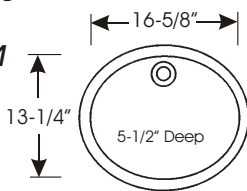

Double Bowl Vanity

Length

Up to:	Bright White	Sanded	Aspen	Pebble	Talus & Quarry
61"	\$ 1312.50 Ea	\$ 1381.80 Ea	\$ 1434.30 Ea	\$ 1495.20 Ea	\$ 1674.40 Ea
73"	\$ 1402.80 Ea	\$ 1533.00 Ea	\$ 1596.00 Ea	\$ 1654.80 Ea	\$ 1854.00 Ea
97"	\$ 1623.30 Ea	\$ 1782.90 Ea	\$ 1856.40 Ea	\$ 1929.90 Ea	\$ 2161.50 Ea

Endsplash Loose = \$ 39.90 Ea Endsplash Cove = \$ 170.10 Ea

5 Bowl Upgrade(s):

Oval #A 3181

Add \$ 108.00 Each

Elongated # A3211

Add \$ 188.00 Each

D-Shape # A3201

Add \$ 212.00 Each