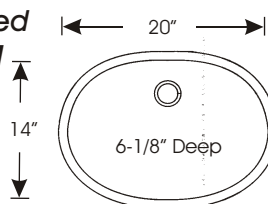

Double Bowl Vanity

Length

Up to:	Bright White	Sanded	Aspen	Pebble	Talus & Quarry
61"	\$ 1312.50 Ea	\$ 1381.80 Ea	\$ 1434.30 Ea	\$ 1495.20 Ea	\$ 1674.40 Ea
73"	\$ 1402.80 Ea	\$ 1533.00 Ea	\$ 1596.00 Ea	\$ 1654.80 Ea	\$ 1854.00 Ea
97"	\$ 1623.30 Ea	\$ 1782.90 Ea	\$ 1856.40 Ea	\$ 1929.90 Ea	\$ 2161.50 Ea

Endsplash Loose = \$ 39.90 Ea Endsplash Cove = \$ 170.10 Ea

5 Bowl Upgrade(s):

Oval #A 3181

Add \$ 108.00 Each

Elongated # A3211

Add \$ 188.00 Each

D-Shape # A3201

Add \$ 212.00 Each

6 Guidelines:

- ✓ Use this program to price quick-ship vanity tops. If your order does not fit into this program, (other color or modification not listed) it must be custom quoted.
- ✓ As with all solid surface products solid color decks and bowls rarely match perfectly. Use an accent ring when mounting bowl to deck.
- ✓ Lead time is 7-10 days from receipt of order. Use Staron vanity order form.