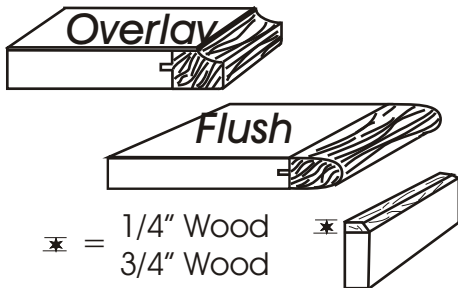

## Peninsula Tops:

Price Increments:  
 1', 2', 3', 4', 5', 6', 8', 10', 12'

Depth up to: Square Edge Bevel Edge

25" Peninsula	\$ 50.00 LF	\$ 79.00 LF
30" Peninsula	\$ 54.00 LF	\$ 83.50 LF
36" Peninsula	\$ 58.00 LF	\$ 88.50 LF
48" Peninsula	\$ 72.00 LF	\$ 92.00 LF
60" Peninsula	\$ 78.00 LF	\$ 105.00 LF

## Kitchen & Vanity

\* = 1/4" Wood  
 3/4" Wood

Depth up to: 1/4" Wood 3/4" Wood

25" Overlay	\$ 59.50 LF	\$ 64.50 LF
25" Flushmount	\$ 63.50 LF	\$ 70.00 LF

Pricing Includes deck, wood applied and finished wood ends.