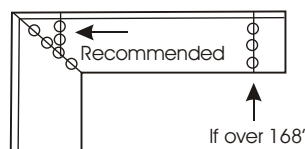

- 1811 - 35 Deepstar Flint
- 1822 - 35 Bella Capri
- 1825 - 35 Sedona Spa

Fabrication Charges:

Laminate End Cap
(Square Edge)

Std / Prem \$ 13.00 Ea
High Def. \$ 14.00 Ea

Bevel End Cap w/ "Mini-Clip"

22" & 25" = \$ 70.00 Ea
27" & 36" = \$ 90.00 Ea

Miters

Loose \$24.00 Ea
Assem. \$48.00 Ea

Butt-Joints

Loose \$ 24.00 Ea
Assem. \$52.00 Ea

22-1/2 Miters

Loose \$ 40.00 Ea
Assem. \$ 60.00 Ea

Clip Corner (Square Edge) OR
Eased Edge

\$ 20.00 Ea

Angle End Base
(Square Edge ONLY)

\$ 56.00 Ea

Angle Cut
(Square Edge)

\$ 36.00 Ea

"Sit On" Diamond
Endsplash
\$58.00 Ea

Order / Price Guidelines:

- Use the above pricing for stock selection. Each piece is figured separately, 1/2" grace applies.
- For any fabrication charges not shown, see postform fabrication.
- For non-stock selection, see Special Order Postform