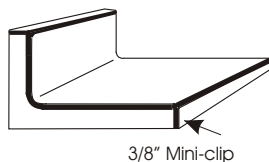

Diamond-Top (Bevel Edge Postform)

Kitchen & Vanity
25-1/4"

27" Bar Top

36" Bar Top

Price Increments:
(1' through 6', 8', 10', 12')

Price Increments:
(6', 8', 12')

Price Increments:
(8', 10' Only)

Standard
***Premium**
High Definition

- 1811 - 35 Deepstar Flint
- 1822 - 35 Bella Capri
- 1825 - 35 Sedona Spa

Fabrication Charges:

Laminate End Cap
(Square Edge)

Std / Prem \$ 13.00 Ea
High Def. \$ 14.00 Ea

Bevel End Cap w/ "Mini-Clip"

22" & 25" = \$ 70.00 Ea
27" & 36" = \$ 90.00 Ea