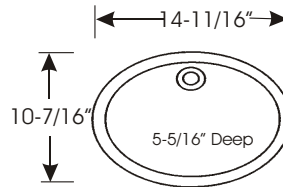

# 815 Sink (Large Capacity)

**Edge Details:**

Custom Radius

Custom Bevel

Custom Ogee

Custom Pencil

**Single Bowl (# 810) vanity w/ COVE Backsplash: (19-1/4" & 22-1/4" Depths)**

*\*#820 Bowls Required for 19-1/4" Depths - See Options for Cost*