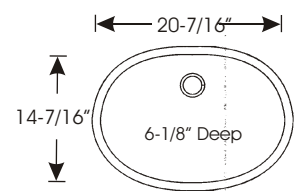

# 815 Sink (Large Capacity)

**Edge Details:**

Custom Radius

Custom Bevel

Custom Ogee

Custom Pencil

**Single Bowl (# 810) vanity w/ COVE Backsplash: (19-1/4" & 22-1/4" Depths)**

*\*#820 Bowls Required for 19-1/4" Depths - See Options for Cost*