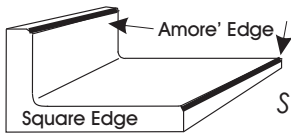

***Premium
High Definition**

\$31.80 LNFT	\$31.80 LNFT	\$43.50 LNFT
\$39.60 LNFT	\$45.80 LNFT	\$69.00 LNFT

Quick Ship Stock Colors:

- * 271-46 Blackstone
- *3691-46 Baltic Granite
- *3692-46 Labrador Granite

- *7732-46 Butterum Granite
- *7734-46 Jamocha Granite

- 1811-35 Deepstar Flint
- 1819-35 Bella Venito
- 1820-35 Bella Noche
- 1821-35 Bella Reale
- 1822-35 Bella Capri
- 1824-35 Sedona Bluff

Fabrication Charges:

Laminate End Cap (Square Edge)

Std / Prem \$ 14.00 Ea
High Def. \$ 18.00 Ea

Amore' End Cap

Std / Prem = \$ 190.00 Ea
HD = \$ 220.00 Ea

Miters

Loose \$24.00 Ea
Assem. \$48.00 Ea

Butt-Joints

Loose \$ 24.00 Ea
Assem. \$52.00 Ea