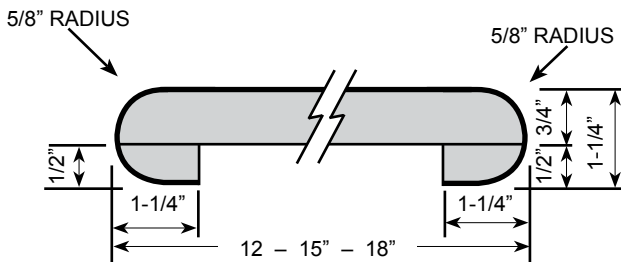

KITCHEN & VANITY TOP

BAR TOP

BAR TOP

FLAT DECK TOP

Features:

- 180° front nose, 1-1/4" thick, the European look
- 1/4" cove radius for easy cleaning
- 3/8" scribe for fitting out-of-square walls
- 1-1/4" front build-up for floating countertop installation
- Kitchen and vanity tops feature 3" backsplash
- 27" standard bars have 180° radius both sides
- Wide bars have 180° radius both sides
- Narrow bars have 180° radius both sides
- Flat deck tops have 180° radius front side, raw back side