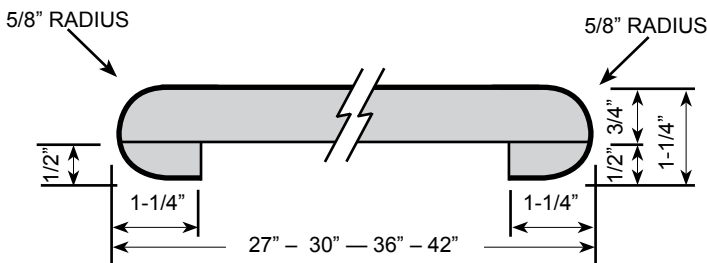

KITCHEN & VANITY TOP

BAR TOP

BAR TOP

FLAT DECK TOP

Features:

- 180° front nose, 1-1/4" thick, the European look
- 1/4" cove radius for easy cleaning
- 3/8" scribe for fitting out-of-square walls
- 1-1/4" front build-up for floating countertop installation
- Kitchen and vanity tops feature 3" backsplash
- 27" standard bars have 180° radius both sides
- Wide bars have 180° radius both sides
- Narrow bars have 180° radius both sides
- Flat deck tops have 180° radius front side, raw back side