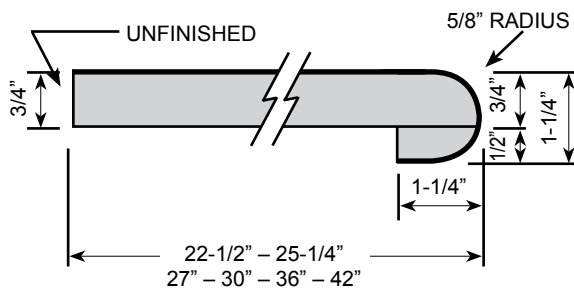

KITCHEN & VANITY TOP

BAR TOP

BAR TOP

FLAT DECK TOP

Features:

- 180° front nose, 1-1/4" thick, the European look
- 1/4" cove radius for easy cleaning
- 3/8" scribe for fitting out-of-square walls
- 1-1/4" front build-up for floating countertop installation
- Kitchen and vanity tops feature 3" backsplash
- 27" standard bars have 180° radius both sides
- Wide bars have 180° radius both sides
- Narrow bars have 180° radius both sides
- Flat deck tops have 180° radius front side, raw back side