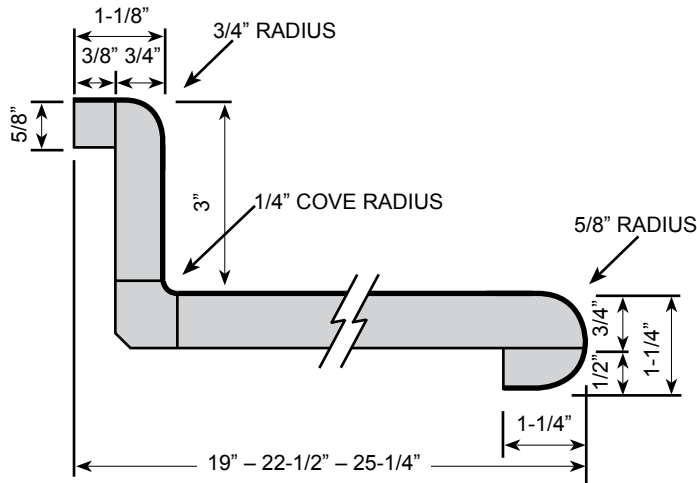

E-TOP #1200 (European Style)

E-TOP #1200 . . . fine European styling from Hartson-Kennedy . . . a countertop with an international flavor that compliments the new trend in today's kitchens. The 180° front-roll combines simplicity with state-of-the-art construction to create a unique countertop. This countertop is available in a wide selection of patterns, solids and woodgrains. Perfect for modern European kitchen design.

KITCHEN & VANITY TOP

BAR TOP

BAR TOP

FLAT DECK TOP

Features:

- 180° front nose, 1-1/4" thick, the European look
- 1/4" cove radius for easy cleaning
- 3/8" scribe for fitting out-of-square walls
- 1-1/4" front build-up for floating countertop installation
- Kitchen and vanity tops feature 3" backsplash
- 27" standard bars have 180° radius both sides
- Wide bars have 180° radius both sides
- Narrow bars have 180° radius both sides
- Flat deck tops have 180° radius front side, raw back side